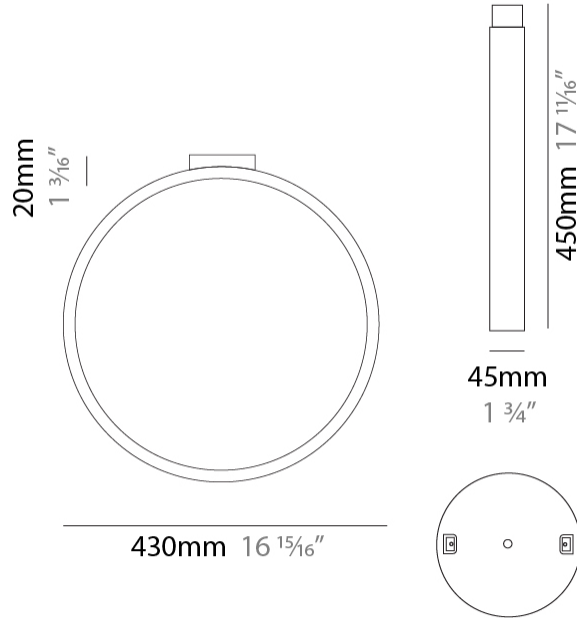

PROJECT	_____
TYPE	_____
SPECIFIER	_____
QUANTITY	_____
DATE	_____

ASSOLO SURFACE

D32005-

base number   Finish
Options

1. To build a product code in our configurator select the specify button on the base model # product page
2. To build a manual product code on this datasheet choose from the options listed below in blue font and add the suffix to the base model #

GENERAL

Series: Assolo
Brand: Cini & Nils
Division: Design
Mounting Type: Surface
Mounting Location: Ceiling
Subcategory: Ambient

PHYSICAL

Shape: Round
Diameter (mm): 430
Diameter (in): 16 ¹⁵/₁₆
Width (mm): 45
Width (in): 1 ³/₄
Height (mm): 450
Height (in): 17 ¹¹/₁₆
Extension (mm): 200
Extension (in): 7 ⁷/₈
Light Distribution: Indirect
Weight (kg): 3
Weight (lbs): 6.6
Fixture Finish: WHI / BLK / MGD
Fixture Material: Aluminum

ELECTRICAL

Lamp Type: LED
Input Wattage (W): 27
Total Output Wattage (W): 25
Dimming: Tri-Mode (Non-Dimming and Phase Dimming (120Vac only) and 0-10V Dimming)
Driver Included: Yes
Driver Location: Integrated
Driver Type: Constant Current - Universal
Driver Class: Class 2
Input Voltage (V): 120 - 277
Constant Current (MA): 700

LED

Color Temperature (°K): 2800
Nominal Lumen (lm): 2900
CRI: >90 CRI
Lamp Life (hrs): 50000

OPTICAL

RATINGS AND CERTIFICATIONS

Certified By: Certified for North American Standards
IP rating: IP20

J-Box cover plate included